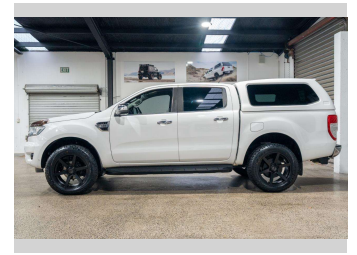

# 2019 Ford Ranger XLT DOUBLE CAB W/SA

**Purchase Price** **\$33,990**  
Includes GST, Registration & Licensing

Finance may be available on this vehicle. Ask one of our friendly staff for more information.

Gain peace of mind with Mechanical Breakdown Insurance. **Ask us how.**

**Top features**  
None Listed

Body Style  
**4 door, Ute**

Odometer  
**174,261 km**

Engine  
**3198 cc, Internal Combustion**

Fuel Type  
**Diesel**