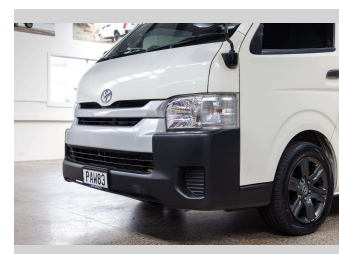

2016 Toyota Hiace 10 SEATER

Purchase Price **\$39,990**
Includes GST, Registration & Licensing

Finance may be available on this vehicle. Ask one of our friendly staff for more information.

Gain peace of mind with Mechanical Breakdown Insurance. **Ask us how.**

Top features
None Listed

Body Style
4 door, Van

Odometer
49,625 km

Engine
2690 cc, Internal Combustion

Fuel Type
-

Transmission
Automatic, Rear Wheel

Wheels
-

VIN
7AT0H60FX21044613