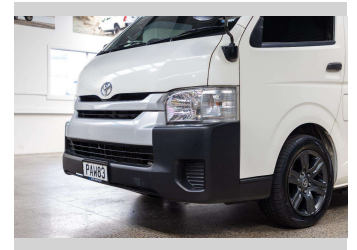

# 2016 Toyota Hiace

**Purchase Price** **\$39,990**  
Includes GST, Registration & Licensing

Finance may be available on this vehicle. Ask one of our friendly staff for more information.

Gain peace of mind with Mechanical Breakdown Insurance. **Ask us how.**

**Top features**  
None Listed

**Body Style**  
4 door, Van

**Odometer**  
49,625 km

**Engine**  
2690 cc, Internal Combustion

**Fuel Type**  
-

**Transmission**  
Automatic, Rear Wheel

**Wheels**  
-

**VIN**  
7AT0H60FX21044613

**Interior**  
-

**Safety**  
-

**Reg No.**  
PAW83

**Ext Colour**  
White

**History**  
Ex-Overseas, 6 owners

**Seats**  
10 seats

**CO2 Emissions**  
-

**Energy Economy**  
-