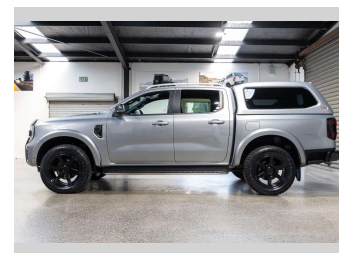

# 2022 Ford Ranger WILDTRAK 2.0D/4WD

**Purchase Price** **\$49,990**  
Includes GST, Registration & Licensing

Finance may be available on this vehicle. Ask one of our friendly staff for more information.

Gain peace of mind with Mechanical Breakdown Insurance. **Ask us how.**

**Top features**  
None Listed

**Body Style**  
4 door, Ute

**Odometer**  
132,457 km

**Engine**  
1996 cc, Internal Combustion

**Fuel Type**  
-