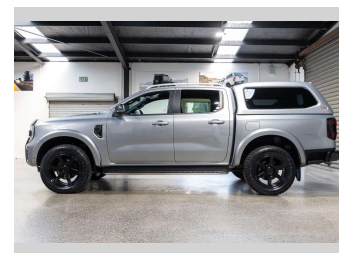

# 2022 Ford Ranger WILDTRAK 2.0D/4WD

**Purchase Price** **\$52,990**  
Includes GST, Registration & Licensing

Finance may be available on this vehicle. Ask one of our friendly staff for more information.

Gain peace of mind with Mechanical Breakdown Insurance. **Ask us how.**

**Top features**  
None Listed

**Body Style**  
4 door, Ute

**Odometer**  
132,457 km

**Engine**  
1996 cc, Internal Combustion

**Fuel Type**  
-