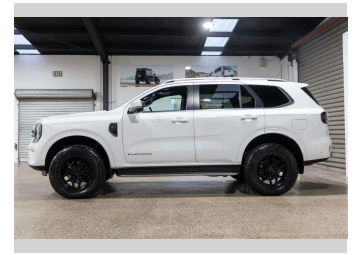

# 2023 Ford Everest PLATINUM 3.0D/4WD

**Purchase Price** **\$69,990**  
Includes GST, Registration & Licensing

Finance may be available on this vehicle. Ask one of our friendly staff for more information.

Gain peace of mind with Mechanical Breakdown Insurance. **Ask us how.**

**Top features**  
None Listed

**Body Style**  
4 door, SUV / 4x4

**Odometer**  
74,347 km

**Engine**  
2993 cc, Internal Combustion