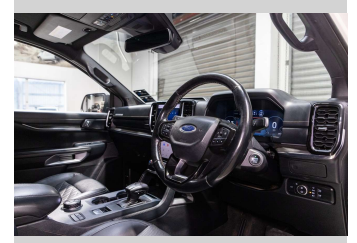

# 2023 Ford Everest PLATINUM 3.0D/4WD

**Purchase Price** **\$69,990**  
Includes GST, Registration & Licensing

Finance may be available on this vehicle. Ask one of our friendly staff for more information.

Gain peace of mind with Mechanical Breakdown Insurance. **Ask us how.**

**Top features**  
None Listed

**Body Style**  
4 door, SUV / 4x4

**Odometer**  
74,347 km

**Engine**  
2993 cc, Internal Combustion