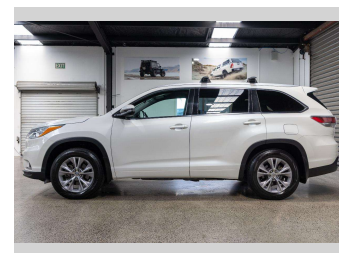

2015 Toyota Highlander GXL 3.5P/4WD/6AT/SW/

Purchase Price **\$29,990**
Includes GST, Registration & Licensing

Finance may be available on this vehicle. Ask one of our friendly staff for more information.

Gain peace of mind with Mechanical Breakdown Insurance. **Ask us how.**

Top features
None Listed

Body Style
5 door, Station Wagon

Odometer
118,516 km

Engine
3456 cc, Internal Combustion

Fuel Type
Petrol

Transmission
Automatic, All Wheel Drive