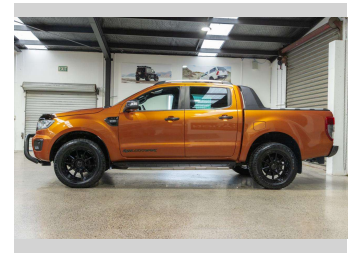

2019 Ford Ranger WILDTRAK 3.2D/4WD

Purchase Price **\$39,990**
Includes GST, Registration & Licensing

Finance may be available on this vehicle. Ask one of our friendly staff for more information.

Gain peace of mind with Mechanical Breakdown Insurance. **Ask us how.**

Top features
None Listed

Body Style
4 door, Ute

Odometer
93,989 km

Engine
3198 cc, Internal Combustion

Fuel Type
Diesel

Transmission
Automatic, 4WD

Wheels
-

VIN
MPBUMFF50KX234993

Interior
Black

Safety

Based on 2025 VSRR rating

Reg No.
MHG424

Ext Colour
ORANGE

History
NZ New, 5 owners

Seats
5 seats

CO2 Emissions
★☆☆☆☆
267 grams/km