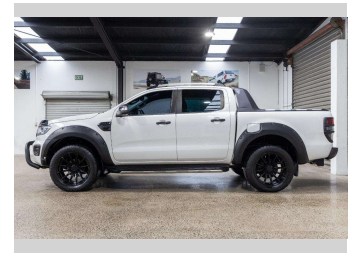

# 2019 Ford Ranger WILDTRAK 2.0D/4WD

**Purchase Price** **\$37,990**  
Includes GST, Registration & Licensing

Finance may be available on this vehicle. Ask one of our friendly staff for more information.

Gain peace of mind with Mechanical Breakdown Insurance. **Ask us how.**

**Top features**  
None Listed

**Body Style**  
4 door, Ute

**Odometer**  
122,250 km

**Engine**  
1996 cc, Internal Combustion

**Fuel Type**  
Diesel