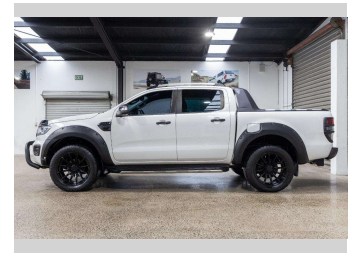

# 2019 Ford Ranger WILDTRAK 2.0D/4WD

**Purchase Price** **\$40,990**  
Includes GST, Registration & Licensing

Finance may be available on this vehicle. Ask one of our friendly staff for more information.

Gain peace of mind with Mechanical Breakdown Insurance. **Ask us how.**

**Top features**  
None Listed

**Body Style**  
4 door, Ute

**Odometer**  
122,250 km

**Engine**  
1996 cc, Internal Combustion

**Fuel Type**  
Diesel