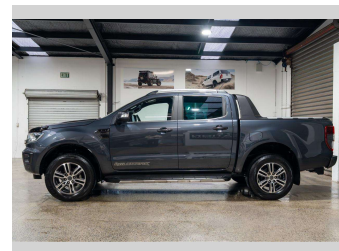

2020 Ford Ranger WILDTRAK 2.0D/4WD

Purchase Price **\$39,990**
Includes GST, Registration & Licensing

Finance may be available on this vehicle. Ask one of our friendly staff for more information.

Gain peace of mind with Mechanical Breakdown Insurance. **Ask us how.**

Top features
None Listed

Body Style
4 door, Ute

Odometer
90,818 km

Engine
1996 cc, Internal Combustion

Fuel Type
Diesel

Transmission
Automatic, 4WD

Wheels
-

VIN
MPBUMFF60LX285592

Interior
Black

Safety

Based on 2025 VSRR rating

Reg No.
MYZ49

Ext Colour
Grey

History
NZ New, 3 owners

Seats
5 seats

CO2 Emissions
★ ★ ★ ☆ ☆ ☆
225 grams/km