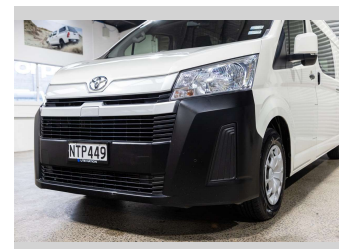

2021 Toyota Hiace ZX PVN 2.8DT/6AT

Purchase Price **\$49,990**
Includes GST, Registration & Licensing

Finance may be available on this vehicle. Ask one of our friendly staff for more information.

Gain peace of mind with Mechanical Breakdown Insurance. **Ask us how.**

Top features
None Listed

Body Style
5 door, People Movers

Odometer
86,238 km

Engine
2755 cc, Internal Combustion

Fuel Type
Diesel

Transmission
Automatic, Rear Wheel

Wheels
-

VIN
JTFLA3CP106010335

Interior
-

Safety

Based on 2019 ANCAP rating for 19-25 models

Reg No.
NTP449

Ext Colour
White

History
NZ New, 3 owners

Seats
2 seats

CO2 Emissions
★ ★ ☆ ☆ ☆ ☆
251 grams/km