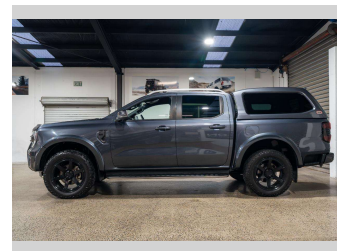

2023 Ford Ranger WILDTRAK 2.0D/4WD

Purchase Price **\$49,990**
Includes GST, Registration & Licensing

Finance may be available on this vehicle. Ask one of our friendly staff for more information.

Gain peace of mind with Mechanical Breakdown Insurance. **Ask us how.**

Top features
None Listed

Body Style
4 door, Ute

Odometer
117,115 km

Engine
1996 cc, Internal Combustion

Fuel Type
Diesel

Transmission
Automatic, 4WD

Wheels
-

VIN
MPBCMFF60NX436267

Interior
Black

Safety

Based on 2022 ANCAP rating for 22+ models

Reg No.
PRY701

Ext Colour
Grey

History
NZ New, 2 owners

Seats
5 seats

CO2 Emissions
★ ★ ★ ☆ ☆ ☆
218 grams/km