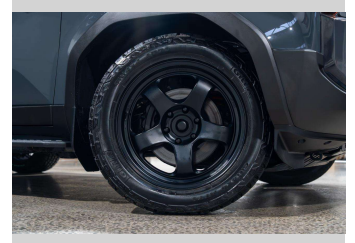

2025 Toyota Land Cruiser Prado ADVENTURE

Purchase Price **$119,990**
Includes GST, Registration & Licensing

Finance may be available on this vehicle. Ask one of our friendly staff for more information.

Gain peace of mind with Mechanical Breakdown Insurance. **Ask us how.**

Top features

None Listed

Body Style
5 door, SUV / 4x4

Odometer
7,366 km

Engine
2755 cc, Hybrid

Fuel Type
Diesel

Transmission
8-Speed Auto, 4WD

Wheels
-

VIN
JTEACEBJ305005089

Interior
Black

Safety

Based on 2024 ANCAP rating for 24+ models

Reg No.
RTM716

Ext Colour
Grey

History
-

Seats
7 seats

CO2 Emissions
★★★☆☆☆
230 grams/km

Energy Economy
★★☆☆☆☆
Annual fuel cost of $3,500
8.7L per 100km

Cost per year is an estimate based on diesel price of $2.00 per litre and an average distance of 14000 km. Includes Road User Charges (RUC). Emissions and Energy Economy figures standardised to 3P WLTP.

Scan this QR code for more info
Stock ID: 3686