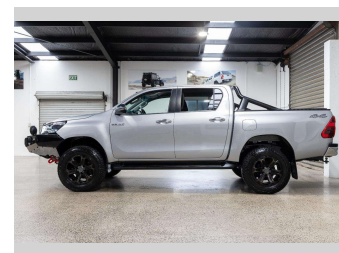

2022 Toyota Hilux SR5 TD DC 2.8DT/4WD

Purchase Price **\$63,990**
Includes GST, Registration & Licensing

Finance may be available on this vehicle. Ask one of our friendly staff for more information.

Gain peace of mind with Mechanical Breakdown Insurance. **Ask us how.**

Top features
None Listed

Body Style
4 door, Ute

Odometer
67,596 km

Engine
2755 cc, Internal Combustion

Fuel Type
-

Transmission
6-Speed Manual, 4WD

Wheels
-

VIN
MR0BA3CD300053508

Interior
Black

Safety
-

Reg No.
PBN124

Ext Colour
Silver

History
NZ New, 4 owners

Seats
5 seats, Fabric

CO2 Emissions
-

Energy Economy
-