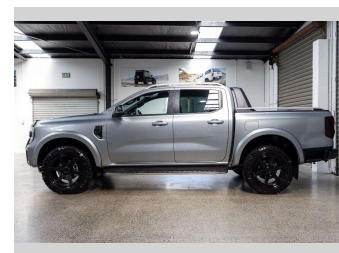

2022 Ford Ranger WILDTRAK 2.0D/4WD

Purchase Price **\$49,990**
Includes GST, Registration & Licensing

Finance may be available on this vehicle. Ask one of our friendly staff for more information.

Gain peace of mind with Mechanical Breakdown Insurance. **Ask us how.**

Top features
None Listed

Body Style
4 door, Ute

Odometer
109,232 km

Engine
1996 cc, Internal Combustion

Fuel Type
-

Transmission
Automatic, 4WD

Wheels
-

VIN
MPBCMFF60NX436539

Interior
Black

Safety
-

Reg No.
PPB794

Ext Colour
Silver

History
NZ New, 2 owners

Seats
5 seats, Leather

CO2 Emissions
-

Energy Economy
-