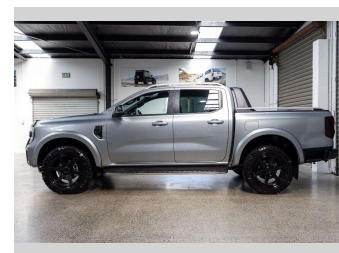

2022 Ford Ranger WILDTRAK 2.0D/4WD

Purchase Price **\$51,990**
Includes GST, Registration & Licensing

Finance may be available on this vehicle. Ask one of our friendly staff for more information.

Gain peace of mind with Mechanical Breakdown Insurance. **Ask us how.**

Top features
None Listed

Body Style
4 door, Ute

Odometer
109,232 km

Engine
1996 cc, Internal Combustion

Fuel Type
-

Transmission
Automatic, 4WD

Wheels
-

VIN
MPBCMFF60NX436539

Interior
Black

Safety
-

Reg No.
PPB794

Ext Colour
Silver

History
NZ New, 2 owners

Seats
5 seats, Leather

CO2 Emissions
-

Energy Economy
-