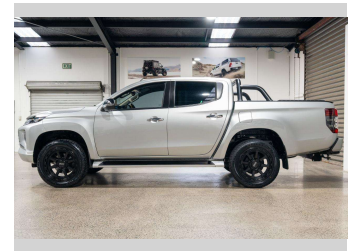

2022 Mitsubishi Triton DC VRX 4WD 6AT 2.4D

Purchase Price **\$35,990**
Includes GST, Registration & Licensing

Finance may be available on this vehicle. Ask one of our friendly staff for more information.

Gain peace of mind with Mechanical Breakdown Insurance. **Ask us how.**

Top features
None Listed

Body Style
4 door, Ute

Odometer
130,445 km

Engine
2442 cc, Internal Combustion

Fuel Type
Diesel

Transmission
Automatic, 4WD