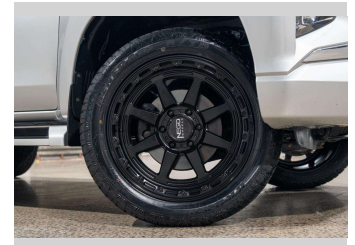

2022 Mitsubishi Triton DC VRX 4WD 6AT 2.4D

Purchase Price **$35,990**
Includes GST, Registration & Licensing

Finance may be available on this vehicle. Ask one of our friendly staff for more information.

Gain peace of mind with Mechanical Breakdown Insurance. **Ask us how.**

Top features
None Listed

Body Style
4 door, Ute

Odometer
130,445 km

Engine
2442 cc, Internal Combustion

Fuel Type
Diesel

Transmission
Automatic, 4WD

Wheels
-

VIN
MMAJLKL10NH011924

Interior
Black

Safety

Based on 2025 UCSR rating for 15-23 models

Reg No.
PDG503

Ext Colour
Silver

History
NZ New, 2 owners

Seats
5 seats

CO2 Emissions
★ ★ ☆ ☆ ☆ ☆
257 grams/km

Energy Economy
★ ★ ☆ ☆ ☆ ☆

**Annual fuel cost of $3,810
9.8L per 100km**

Cost per year is an estimate based on diesel price of $2.00 per litre and an average distance of 14000 km. Includes Road User Charges (RUC). Emissions and Energy Economy figures standardised to 3P WLTP.

Scan this QR code for more info
Stock ID: 3643