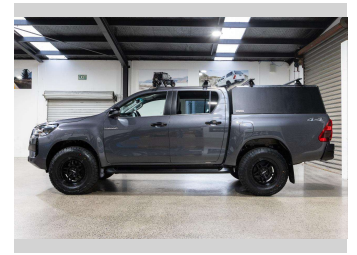

2025 Toyota Hilux SR5 TD DC 2.8DMHT 4WD

Purchase Price **\$67,990**
Includes GST, Registration & Licensing

Finance may be available on this vehicle. Ask one of our friendly staff for more information.

Gain peace of mind with Mechanical Breakdown Insurance. **Ask us how.**

Top features
None Listed

Body Style
4 door, Ute

Odometer
12,000 km

Engine
2755 cc, Hybrid

Fuel Type
Electricity

Transmission
Automatic, 4WD

Wheels
-

VIN
MR0BE3CD806950051

Interior
-

Safety

Based on 2019 ANCAP rating for 19-25 models

Reg No.
RMW522

Ext Colour
Grey

History
NZ New, 1 owner

Seats
5 seats

CO2 Emissions
★★★★☆☆
225 grams/km