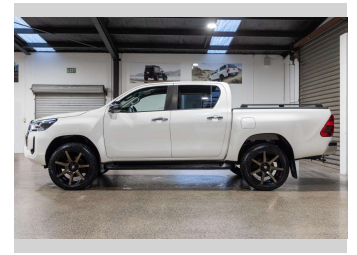

# 2021 Toyota Hilux SR5 TD DC 2.8DT/4WD

**Purchase Price** **\$41,990**  
Includes GST, Registration & Licensing

Finance may be available on this vehicle. Ask one of our friendly staff for more information.

Gain peace of mind with Mechanical Breakdown Insurance. **Ask us how.**

**Top features**  
None Listed

**Body Style**  
4 door, Ute

**Odometer**  
207,074 km

**Engine**  
2755 cc, Internal Combustion

**Fuel Type**  
Diesel

**Transmission**  
Automatic, 4WD

**Wheels**  
-

**VIN**  
MR0BA3CD700041457

**Interior**  
Black

**Safety**  
  
Based on 2019 ANCAP rating for 19-25 models

**Reg No.**  
NRF915

**Ext Colour**  
White

**History**  
NZ New, 2 owners