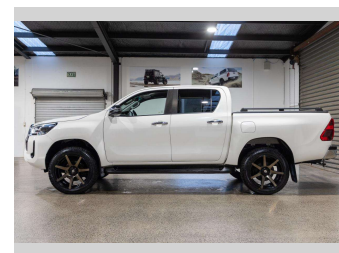

# 2021 Toyota Hilux SR5 TD DC 2.8DT/4WD

**Purchase Price** **\$41,990**  
Includes GST, Registration & Licensing

Finance may be available on this vehicle. Ask one of our friendly staff for more information.

Gain peace of mind with Mechanical Breakdown Insurance. **Ask us how.**

**Top features**  
None Listed

**Body Style**  
4 door, Ute

**Odometer**  
207,074 km

**Engine**  
2755 cc, Internal Combustion

**Fuel Type**  
Diesel

**Transmission**  
Automatic, 4WD

**Wheels**  
-

**VIN**  
MR0BA3CD700041457

**Interior**  
Black

**Safety**  
  
Based on 2019 ANCAP rating for 19-25 models

**Reg No.**  
NRF915

**Ext Colour**  
White

**History**  
NZ New, 2 owners