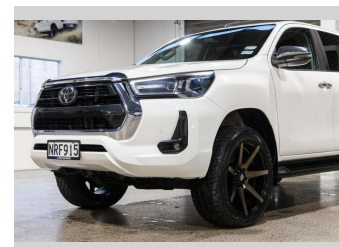

# 2021 Toyota Hilux SR5 TD DC 2.8DT/4WD

**Purchase Price** **\$41,990**  
Includes GST, Registration & Licensing

Finance may be available on this vehicle. Ask one of our friendly staff for more information.

Gain peace of mind with Mechanical Breakdown Insurance. **Ask us how.**

**Top features**  
None Listed

**Body Style**  
4 door, Ute

**Odometer**  
207,074 km

**Engine**  
2755 cc, Internal Combustion

**Fuel Type**  
Diesel

**Transmission**  
Automatic, 4WD

**Wheels**  
-

**VIN**  
MR0BA3CD700041457

**Interior**  
Black

**Safety**  
  
Based on 2019 ANCAP rating for 19-25 models

**Reg No.**  
NRF915

**Ext Colour**  
White

**History**  
NZ New, 2 owners