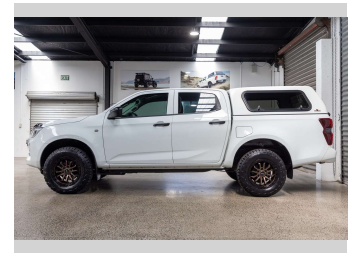

2021 Isuzu D-Max LX DOUBLE CAB 2WD 3.

Purchase Price **\$29,990**
Includes GST, Registration & Licensing

Finance may be available on this vehicle. Ask one of our friendly staff for more information.

Gain peace of mind with Mechanical Breakdown Insurance. **Ask us how.**

Top features
None Listed

Body Style
4 door, Ute

Odometer
143,607 km

Engine
2999 cc, Internal Combustion

Fuel Type
-

Transmission
Automatic, Rear Wheel

Wheels
-

VIN
MPATFR40JMT005759

Interior
-

Safety
-

Reg No.
NLG176

Ext Colour
White

History
NZ New, 1 owner

Seats
5 seats

CO2 Emissions
-

Energy Economy
-