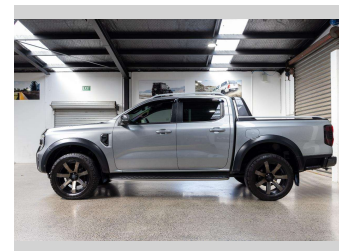

# 2022 Ford Ranger WILDTRAK 2.0D/4WD

**Purchase Price** **\$53,990**  
Includes GST, Registration & Licensing

Finance may be available on this vehicle. Ask one of our friendly staff for more information.

Gain peace of mind with Mechanical Breakdown Insurance. **Ask us how.**

**Top features**  
None Listed

**Body Style**  
4 door, Ute

**Odometer**  
108,680 km

**Engine**  
1996 cc, Internal Combustion

**Fuel Type**  
Diesel