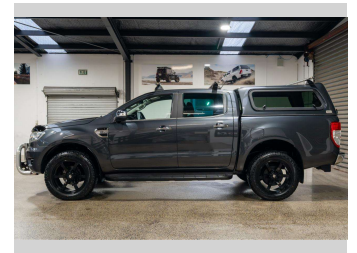

2019 Ford Ranger XLT DOUBLE CAB W/S 3

Purchase Price

\$27,990

Includes GST, Registration & Licensing

Finance may be available on this vehicle. Ask one of our friendly staff for more information.

marac

Gain peace of mind with Mechanical Breakdown Insurance. **Ask us how.**

Top features

None Listed

Body Style

4 door, Ute

Odometer

167,185 km

Engine

3198 cc, Internal Combustion