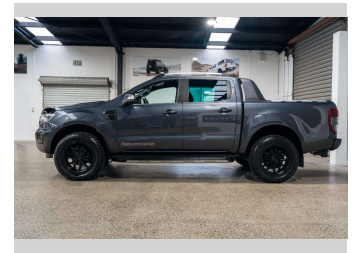

2020 Ford Ranger WILDTRAK 2.0D/4WD

Purchase Price **\$37,990**
Includes GST, Registration & Licensing

Finance may be available on this vehicle. Ask one of our friendly staff for more information.

Gain peace of mind with Mechanical Breakdown Insurance. **Ask us how.**

Top features
None Listed

Body Style
4 door, Ute

Odometer
79,076 km

Engine
1996 cc, Internal Combustion

Fuel Type
Diesel

Transmission
Automatic, 4WD

Wheels
-

VIN
MPBUMFF60LX303119

Interior
Black

Safety

Reg No.
PAD530

Ext Colour
Grey

History
NZ New, 3 owners

Seats
5 seats

CO2 Emissions
★★★☆☆☆
225 grams/km

Energy Economy
★★☆☆☆☆
Annual fuel cost of \$3,440
8.5L per 100km