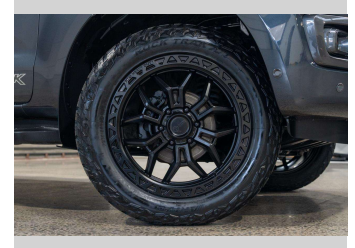

2020 Ford Ranger WILDTRAK 2.0D/4WD

Purchase Price **$37,990**
Includes GST, Registration & Licensing

Finance may be available on this vehicle. Ask one of our friendly staff for more information.

Gain peace of mind with Mechanical Breakdown Insurance. **Ask us how.**

Top features
None Listed

Body Style
4 door, Ute

Odometer
79,076 km

Engine
1996 cc, Internal Combustion

Fuel Type
Diesel

Transmission
Automatic, 4WD

Wheels
-

VIN
MPBUMFF60LX303119

Interior
Black

Safety

Reg No.
PAD530

Ext Colour
Grey

History
NZ New, 3 owners

Seats
5 seats

CO2 Emissions
★★★☆☆☆
225 grams/km

Energy Economy
★★☆☆☆☆
Annual fuel cost of $3,440
8.5L per 100km

Cost per year is an estimate based on diesel price of $2.00 per litre and an average distance of 14000 km. Includes Road User Charges (RUC). Emissions and Energy Economy figures standardised to 3P WLTP.

Based on 2025 VSRR rating

Scan this QR code for more info
Stock ID: 3641