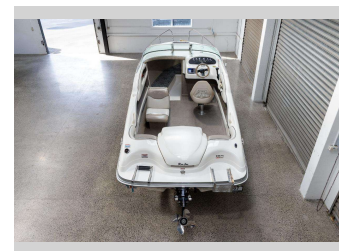

2008 Rae line

Purchase Price **\$34,990**
Includes GST, Registration & Licensing

Finance may be available on this vehicle. Ask one of our friendly staff for more information.

Gain peace of mind with Mechanical Breakdown Insurance. **Ask us how.**