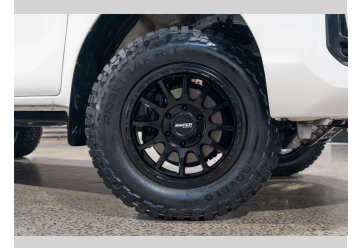

2021 Toyota Hilux SR5 TD DC 2.8DT/4WD

Purchase Price **$44,990**
Includes GST, Registration & Licensing

Finance may be available on this vehicle. Ask one of our friendly staff for more information.

Gain peace of mind with Mechanical Breakdown Insurance. **Ask us how.**

Top features
None Listed

Body Style
4 door, Ute

Odometer
166,678 km

Engine
2755 cc, Internal Combustion

Fuel Type
Diesel

Transmission
Automatic, 4WD

Wheels
-

VIN
MR0BA3CD500042896

Interior
Black

Safety

Based on 2019 ANCAP rating for 19-25 models

Reg No.
NRF920

Ext Colour
White

History
NZ New, 2 owners

Seats
5 seats

CO2 Emissions
★ ★ ☆ ☆ ☆ ☆
238 grams/km

Energy Economy
★ ★ ☆ ☆ ☆ ☆
Annual fuel cost of $3,610
9.1L per 100km

Cost per year is an estimate based on diesel price of $2.00 per litre and an average distance of 14000 km. Includes Road User Charges (RUC). Emissions and Energy Economy figures standardised to 3P WLTP.

Scan this QR code for more info
Stock ID: 3638