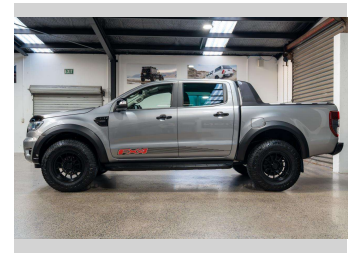

2020 Ford Ranger FX4 DOUBLE CAB W/S 2

Purchase Price **\$32,990**
Includes GST, Registration & Licensing

Finance may be available on this vehicle. Ask one of our friendly staff for more information.

Gain peace of mind with Mechanical Breakdown Insurance. **Ask us how.**

Top features
None Listed

Body Style
4 door, Ute

Odometer
97,307 km

Engine
1996 cc, Internal Combustion

Fuel Type
Diesel

Transmission
Automatic, Rear Wheel

Wheels
-

VIN
MPBUMFF60LX302360

Interior
Black

Safety

Based on 2025 VSRR rating

Reg No.
NEZ915

Ext Colour
Silver

History
NZ New, 3 owners

Seats
5 seats

CO2 Emissions
★★★★☆
205 grams/km