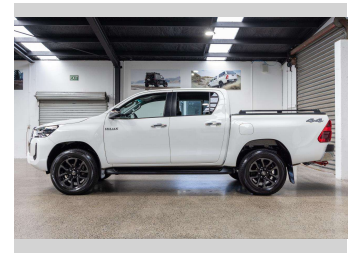

2023 Toyota Hilux SR5 TD DC 2.8DT/4WD

Purchase Price **\$58,990**
Includes GST, Registration & Licensing

Finance may be available on this vehicle. Ask one of our friendly staff for more information.

Gain peace of mind with Mechanical Breakdown Insurance. **Ask us how.**

Top features
None Listed

Body Style
4 door, Ute

Odometer
30,000 km

Engine
2755 cc, Internal Combustion

Fuel Type
Diesel

Transmission
Automatic, 4WD

Wheels
-

VIN
MR0BA3CD200178824

Interior
Black

Safety

Based on 2019 ANCAP rating for 19-25 models

Reg No.
QDW307

Ext Colour
White

History
NZ New, 2 owners

Seats
5 seats, Fabric

CO2 Emissions
★ ★ ☆ ☆ ☆ ☆
238 grams/km