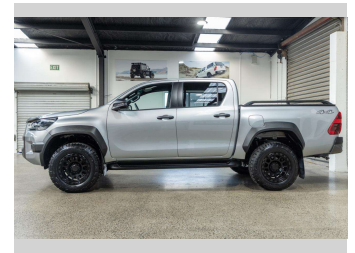

2025 Toyota Hilux SR5 CRUISER TD DC 2.

Purchase Price **\$69,990**
Includes GST, Registration & Licensing

Finance may be available on this vehicle. Ask one of our friendly staff for more information.

Gain peace of mind with Mechanical Breakdown Insurance. **Ask us how.**

Top features
None Listed

Body Style
4 door, Ute

Odometer
30,522 km

Engine
2755 cc, Hybrid

Fuel Type
Diesel

Transmission
Automatic, 4WD

Wheels
-

VIN
MR0BE3CD806934223

Interior
Black

Safety

Reg No.
RAJ12

Ext Colour
Silver

History
NZ New, 1 owner

Seats
5 seats

CO2 Emissions
★ ★ ★ ☆ ☆ ☆
231 grams/km

Energy Economy
★ ★ ☆ ☆ ☆ ☆
Annual fuel cost of \$3,500
8.7L per 100km