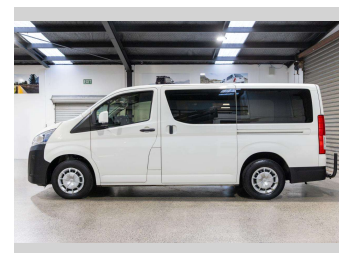

2020 Toyota Hiace ZR GVN 2.8DT/6AT

Purchase Price **\$38,990**
Includes GST, Registration & Licensing

Finance may be available on this vehicle. Ask one of our friendly staff for more information.

Gain peace of mind with Mechanical Breakdown Insurance. **Ask us how.**

Top features
None Listed

Body Style
5 door, People Movers

Odometer
131,911 km

Engine
2755 cc, Internal Combustion

Fuel Type
Diesel

Transmission
Automatic, Rear Wheel

Wheels
-

VIN
JTFTA3AP608012556

Interior
-

Safety

Based on 2019 ANCAP rating for 19-25 models

Reg No.
MUS621

Ext Colour
White

History
NZ New, 3 owners

Seats
2 seats

CO2 Emissions
★ ★ ☆ ☆ ☆ ☆
245 grams/km