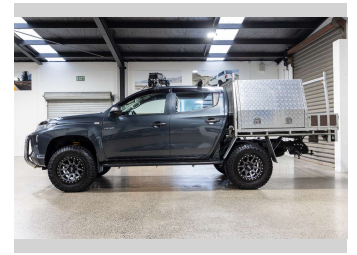

2020 Mitsubishi Triton DC C GLX 4WD 6AT 2.4

Purchase Price **\$37,990**
Includes GST, Registration & Licensing

Finance may be available on this vehicle. Ask one of our friendly staff for more information.

Gain peace of mind with Mechanical Breakdown Insurance. **Ask us how.**

Top features
None Listed

Body Style
4 door, Ute

Odometer
104,260 km

Engine
2442 cc, Internal Combustion

Fuel Type
Diesel

Transmission
Automatic, 4WD