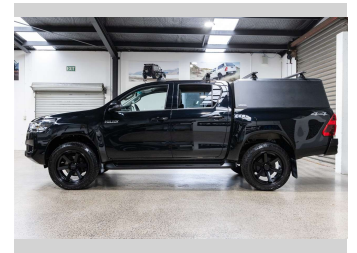

2025 Toyota Hilux SR5 TD DC 2.8DMHT 4WD

Purchase Price **\$69,990**
Includes GST, Registration & Licensing

Finance may be available on this vehicle. Ask one of our friendly staff for more information.

Gain peace of mind with Mechanical Breakdown Insurance. **Ask us how.**

Top features
None Listed

Body Style
4 door, Ute

Odometer
13,605 km

Engine
2755 cc, Hybrid

Fuel Type
Electricity

Transmission
Automatic

Wheels
-

VIN
MR0BE3CD906931105

Interior
-

Safety

Based on 2019 ANCAP rating for 19-25 models

Reg No.
RKJ915

Ext Colour
Black

History
NZ New, 1 owner

Seats
5 seats

CO2 Emissions
★★★★☆☆
225 grams/km