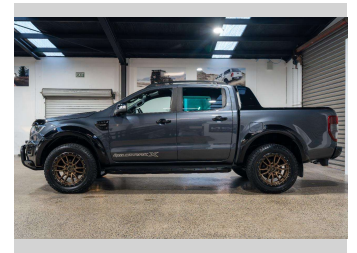

2021 Ford Ranger WILDTRAK X 2.0D/4WD

Purchase Price **\$41,990**
Includes GST, Registration & Licensing

Finance may be available on this vehicle. Ask one of our friendly staff for more information.

Gain peace of mind with Mechanical Breakdown Insurance. **Ask us how.**

Top features
None Listed

Body Style
4 door, Ute

Odometer
114,343 km

Engine
1996 cc, Internal Combustion

Fuel Type
Diesel

Transmission
Automatic, 4WD

Wheels
-

VIN
MPBUMFF60MX363042

Interior
Black

Safety

Based on 2025 VSRR rating

Reg No.
NUN390

Ext Colour
Grey

History
NZ New, 2 owners

Seats
5 seats

CO2 Emissions
★★★☆☆☆
225 grams/km