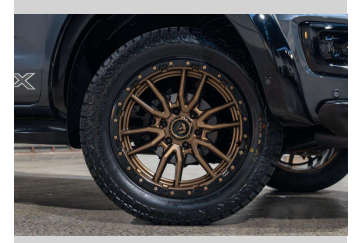

2021 Ford Ranger WILDTRAK X 2.0D/4WD

Purchase Price **$41,990**
Includes GST, Registration & Licensing

Finance may be available on this vehicle. Ask one of our friendly staff for more information.

Gain peace of mind with Mechanical Breakdown Insurance. **Ask us how.**

Top features
None Listed

Body Style
4 door, Ute

Odometer
114,343 km

Engine
1996 cc, Internal Combustion

Fuel Type
Diesel

Transmission
Automatic, 4WD

Wheels
-

VIN
MPBUMFF60MX363042

Interior
Black

Safety

Based on 2025 VSRR rating

Reg No.
NUN390

Ext Colour
Grey

History
NZ New, 2 owners

Seats
5 seats

CO2 Emissions
★★★☆☆☆
225 grams/km

Energy Economy
★★☆☆☆☆
Annual fuel cost of $3,440
8.5L per 100km

Cost per year is an estimate based on diesel price of $2.00 per litre and an average distance of 14000 km. Includes Road User Charges (RUC). Emissions and Energy Economy figures standardised to 3P WLTP.

Scan this QR code for more info
Stock ID: 3660