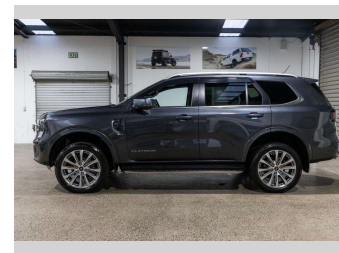

# 2023 Ford Everest PLATINUM 3.0D/4WD

**Purchase Price** **\$69,990**  
Includes GST, Registration & Licensing

Finance may be available on this vehicle. Ask one of our friendly staff for more information.

Gain peace of mind with Mechanical Breakdown Insurance. **Ask us how.**

**Top features**  
None Listed

**Body Style**  
4 door, SUV / 4x4

**Odometer**  
75,595 km

**Engine**  
2993 cc, Internal Combustion