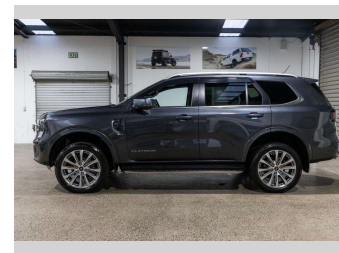

# 2023 Ford Everest PLATINUM 3.0D/4WD

**Purchase Price** **\$71,990**  
Includes GST, Registration & Licensing

Finance may be available on this vehicle. Ask one of our friendly staff for more information.

Gain peace of mind with Mechanical Breakdown Insurance. **Ask us how.**

**Top features**  
None Listed

**Body Style**  
4 door, Station Wagon

**Odometer**  
75,595 km

**Engine**  
2993 cc, Internal Combustion