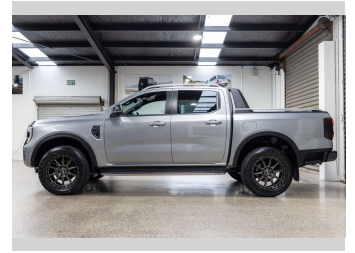

# 2024 Ford Ranger WILDTRAK 2.0D/4WD

**Purchase Price** **\$59,990**  
Includes GST, Registration & Licensing

Finance may be available on this vehicle. Ask one of our friendly staff for more information.

Gain peace of mind with Mechanical Breakdown Insurance. **Ask us how.**

**Top features**  
None Listed

**Body Style**  
4 door, Ute

**Odometer**  
44,682 km

**Engine**  
1996 cc, Internal Combustion

**Fuel Type**  
-

**Transmission**  
Automatic, 4WD

**Wheels**  
-

**VIN**  
MPBCMFF60RX572560

**Interior**  
-

**Safety**  
-

**Reg No.**  
QPL37

**Ext Colour**  
Silver

**History**  
NZ New, 1 owner