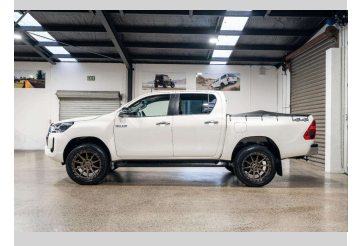

# 2021 Toyota Hilux SR5 TD DC 2.8DT/4WD

**Purchase Price** **\$53,990**  
Includes GST, Registration & Licensing

Finance may be available on this vehicle. Ask one of our friendly staff for more information.

Gain peace of mind with Mechanical Breakdown Insurance. **Ask us how.**

**Top features**  
None Listed

**Body Style**  
4 door, Ute

**Odometer**  
34,998 km

**Engine**  
2755 cc, Internal Combustion

**Fuel Type**  
Diesel

**Transmission**  
Automatic, 4WD

**Wheels**  
-

**VIN**  
MR0BA3CD400038788

**Interior**  
-

**Safety**  
  
Based on 2019 ANCAP rating for 19-25 models

**Reg No.**  
NKE693

**Ext Colour**  
White

**History**  
NZ New, 1 owner