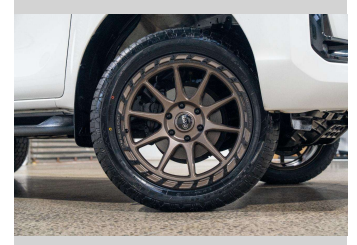

2021 Toyota Hilux SR5 TD DC 2.8DT/4WD

Purchase Price **$53,990**
Includes GST, Registration & Licensing

Finance may be available on this vehicle. Ask one of our friendly staff for more information.

Gain peace of mind with Mechanical Breakdown Insurance. **Ask us how.**

Top features
None Listed

Body Style
4 door, Ute

Odometer
34,998 km

Engine
2755 cc, Internal Combustion

Fuel Type
Diesel

Transmission
Automatic, 4WD

Wheels
-

VIN
MR0BA3CD400038788

Interior
-

Safety

Based on 2019 ANCAP rating for 19-25 models

Reg No.
NKE693

Ext Colour
White

History
NZ New, 1 owner

Seats
5 seats

CO2 Emissions
★ ★ ☆ ☆ ☆ ☆
238 grams/km

Energy Economy
★ ★ ☆ ☆ ☆ ☆
Annual fuel cost of $3,610
9.1L per 100km

Cost per year is an estimate based on diesel price of $2.00 per litre and an average distance of 14000 km. Includes Road User Charges (RUC). Emissions and Energy Economy figures standardised to 3P WLTP.

Scan this QR code for more info
Stock ID: 3669