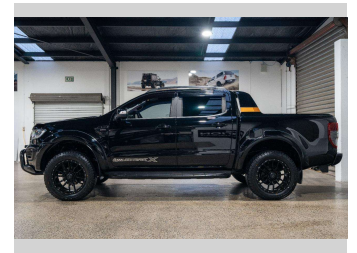

2022 Ford Ranger WILDTRAK X 2.0D/4WD

Purchase Price **\$43,990**
Includes GST, Registration & Licensing

Finance may be available on this vehicle. Ask one of our friendly staff for more information.

Gain peace of mind with Mechanical Breakdown Insurance. **Ask us how.**

Top features
None Listed

Body Style
4 door, Ute

Odometer
70,000 km

Engine
1996 cc, Internal Combustion

Fuel Type
Diesel

Transmission
Automatic, 4WD

Wheels
-

VIN
MPBUMFF60MX375225

Interior
Black

Safety

Based on 2025 VSRR rating

Reg No.
PAE644

Ext Colour
Black

History
NZ New, 5 owners

Seats
5 seats

CO2 Emissions
★★★☆☆☆
225 grams/km