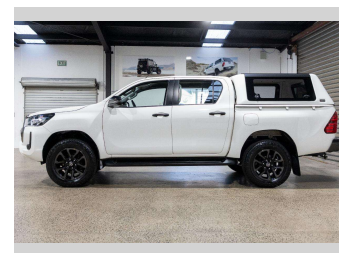

2021 Toyota Hilux SR TD DC 2.8DT/4WD

Purchase Price **\$39,990**
Includes GST, Registration & Licensing

Finance may be available on this vehicle. Ask one of our friendly staff for more information.

Gain peace of mind with Mechanical Breakdown Insurance. **Ask us how.**

Top features
None Listed

Body Style
4 door, Ute

Odometer
191,306 km

Engine
2755 cc, Internal Combustion

Fuel Type
Diesel

Transmission
Automatic, 4WD

Wheels
-

VIN
MR0KA3CD601257956

Interior
Black

Safety

Based on 2019 ANCAP rating for 19-25 models

Reg No.
NMZ549

Ext Colour
White

History
NZ New, 2 owners

Seats
5 seats

CO2 Emissions
★ ★ ☆ ☆ ☆ ☆
238 grams/km