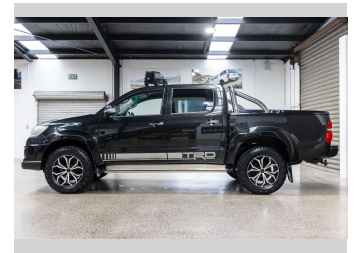

2014 Toyota Hilux SR5DC 4.0P/5AT/UT/4D

Purchase Price **\$29,990**
Includes GST, Registration & Licensing

Finance may be available on this vehicle. Ask one of our friendly staff for more information.

Gain peace of mind with Mechanical Breakdown Insurance. **Ask us how.**

Top features
None Listed

Body Style
4 door, Ute

Odometer
206,995 km

Engine
3956 cc, Internal Combustion

Fuel Type
Petrol

Transmission
Automatic, 4WD

Wheels
-

VIN
MR0FU29G304009179

Interior
Black

Safety
 2 star safety rating
Based on 2025 UCSR rating for 05-15 models

Reg No.
HRM463

Ext Colour
Black

History
NZ New, 4 owners

Seats
5 seats, Leather

CO2 Emissions
☆☆☆☆☆☆
344 grams/km

Energy Economy
☆☆☆☆☆☆
Annual fuel cost of \$5,680
14.5L per 100km