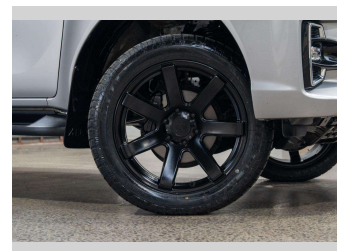

2019 Toyota Hilux SR5 TD DC 2.8DT

Purchase Price **$34,990**
Includes GST, Registration & Licensing

Finance may be available on this vehicle. Ask one of our friendly staff for more information.

Gain peace of mind with Mechanical Breakdown Insurance. **Ask us how.**

Top features
None Listed

Body Style
4 door, Ute

Odometer
124,034 km

Engine
2755 cc, Internal Combustion

Fuel Type
Diesel

Transmission
Automatic, Rear Wheel

Wheels
-

VIN
MR0GA3DD700264263

Interior
Black

Safety

Based on 2019 ANCAP rating for 19-25 models

Reg No.
MJW855

Ext Colour
Silver

History
NZ New, 3 owners

Seats
5 seats

CO2 Emissions
★ ★ ☆ ☆ ☆ ☆
240 grams/km

Energy Economy
★ ★ ☆ ☆ ☆ ☆
Annual fuel cost of $3,610
9.1L per 100km

Cost per year is an estimate based on diesel price of $2.00 per litre and an average distance of 14000 km. Includes Road User Charges (RUC). Emissions and Energy Economy figures standardised to 3P WLTP.

Scan this QR code for more info
Stock ID: 3693