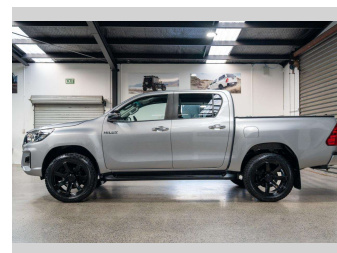

2019 Toyota Hilux SR5 TD DC 2.8DT

Purchase Price **\$34,990**
Includes GST, Registration & Licensing

Finance may be available on this vehicle. Ask one of our friendly staff for more information.

Gain peace of mind with Mechanical Breakdown Insurance. **Ask us how.**

Top features
None Listed

Body Style
4 door, Ute

Odometer
124,034 km

Engine
2755 cc, Internal Combustion

Fuel Type
Diesel

Transmission
Automatic, Rear Wheel

Wheels
-

VIN
MR0GA3DD700264263

Interior
Black

Safety

Based on 2019 ANCAP rating for 19-25 models

Reg No.
MJW855

Ext Colour
Silver

History
NZ New, 3 owners

Seats
5 seats

CO2 Emissions
★ ★ ☆ ☆ ☆ ☆
240 grams/km