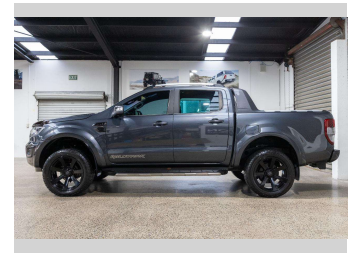

2021 Ford Ranger WILDTRAK 2.0D/4WD

Purchase Price **\$42,990**
Includes GST, Registration & Licensing

Finance may be available on this vehicle. Ask one of our friendly staff for more information.

Gain peace of mind with Mechanical Breakdown Insurance. **Ask us how.**

Top features
None Listed

Body Style
4 door, Ute

Odometer
111,568 km

Engine
1996 cc, Internal Combustion

Fuel Type
Diesel

Transmission
Automatic, 4WD

Wheels
-

VIN
MPBUMFF60LX318888

Interior
-

Safety

Based on 2025 VSRR rating

Reg No.
NGB670

Ext Colour
Grey

History
NZ New, 7 owners

Seats
5 seats

CO2 Emissions
★★★★☆☆
225 grams/km