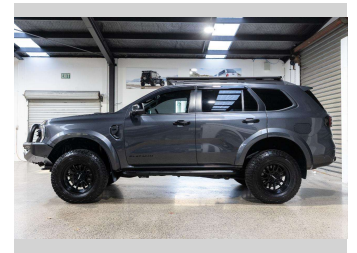

2023 Ford Everest PLATINUM 3.0D/4WD

Purchase Price **\$77,990**
Includes GST, Registration & Licensing

Finance may be available on this vehicle. Ask one of our friendly staff for more information.

Gain peace of mind with Mechanical Breakdown Insurance. **Ask us how.**

Top features
None Listed

Body Style
4 door, SUV / 4x4

Odometer
60,105 km

Engine
2993 cc, Internal Combustion

Fuel Type
Diesel

Transmission
Automatic, 4WD

Wheels
-

VIN
MNARXXMAWRNA68608

Interior
Black

Safety

Based on 2022 ANCAP rating for 22+ models

Reg No.
RTY380

Ext Colour
Grey

History
NZ New, 3 owners

Seats
5 seats

CO2 Emissions
★ ★ ☆ ☆ ☆ ☆
256 grams/km