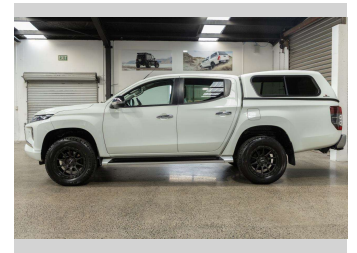

2022 Mitsubishi Triton DC GLXR 6AT 2.4D/4WD

Purchase Price **\$32,990**
Includes GST, Registration & Licensing

Finance may be available on this vehicle. Ask one of our friendly staff for more information.

Gain peace of mind with Mechanical Breakdown Insurance. **Ask us how.**

Top features
None Listed

Body Style
4 door, Ute

Odometer
167,556 km

Engine
2442 cc, Internal Combustion

Fuel Type
Diesel

Transmission
Automatic, 4WD