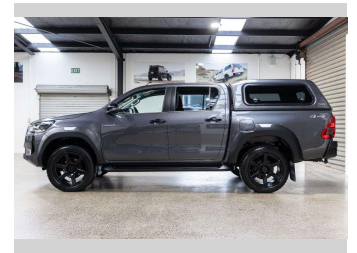

# 2025 Toyota Hilux SR5 TD DC 2.8DMHT 4WD

**Purchase Price** **\$66,990**  
Includes GST, Registration & Licensing

Finance may be available on this vehicle. Ask one of our friendly staff for more information.

Gain peace of mind with Mechanical Breakdown Insurance. **Ask us how.**

**Top features**  
None Listed

**Body Style**  
4 door, Ute

**Odometer**  
7,000 km

**Engine**  
2755 cc, Hybrid

**Fuel Type**  
Diesel