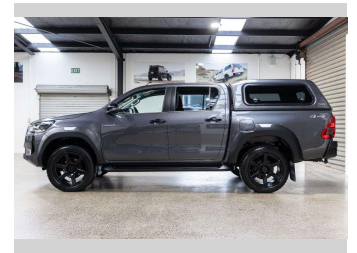

2025 Toyota Hilux SR5 TD DC 2.8DMHT

Purchase Price **\$66,990**
Includes GST, Registration & Licensing

Finance may be available on this vehicle. Ask one of our friendly staff for more information.

Gain peace of mind with Mechanical Breakdown Insurance. **Ask us how.**

Top features
None Listed

Body Style
4 door, Ute

Odometer
7,000 km

Engine
2755 cc, Hybrid

Fuel Type
Diesel

Transmission
Automatic, 4WD

Wheels
-

VIN
MR0BE3CD206937022

Interior
Black

Safety

Based on 2019 ANCAP rating for 19-25 models

Reg No.
RCR250

Ext Colour
Grey

History
NZ New, 1 owner

Seats
5 seats

CO2 Emissions
★★★★☆☆
225 grams/km