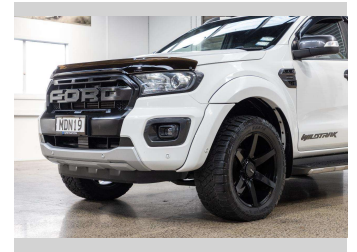

# 2019 Ford Ranger WILDTRAK 2.0D/4WD

**Purchase Price** **\$37,990**  
Includes GST, Registration & Licensing

Finance may be available on this vehicle. Ask one of our friendly staff for more information.

Gain peace of mind with Mechanical Breakdown Insurance. **Ask us how.**

**Top features**  
None Listed

**Body Style**  
4 door, Ute

**Odometer**  
129,339 km

**Engine**  
1996 cc, Internal Combustion

**Fuel Type**  
Diesel

**Transmission**  
Automatic, 4WD

**Wheels**  
-

**VIN**  
MPBUMFF60KX223985

**Interior**  
Black

**Safety**

**Reg No.**  
MDN19

**Ext Colour**  
White

**History**  
NZ New, 6 owners