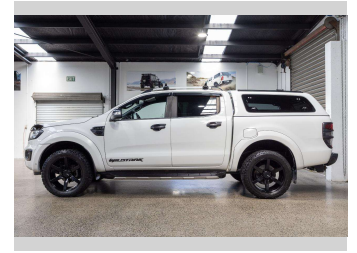

# 2019 Ford Ranger WILDTRAK 2.0D/4WD

**Purchase Price** **\$37,990**  
Includes GST, Registration & Licensing

Finance may be available on this vehicle. Ask one of our friendly staff for more information.

Gain peace of mind with Mechanical Breakdown Insurance. **Ask us how.**

**Top features**  
None Listed

**Body Style**  
4 door, Ute

**Odometer**  
129,339 km

**Engine**  
1996 cc, Internal Combustion

**Fuel Type**  
Diesel

**Transmission**  
Automatic, 4WD

**Wheels**  
-

**VIN**  
MPBUMFF60KX223985

**Interior**  
Black

**Safety**

**Reg No.**  
MDN19

**Ext Colour**  
White

**History**  
NZ New, 6 owners

**Seats**  
5 seats, Leather

**CO2 Emissions**  
★ ★ ★ ☆ ☆ ☆  
225 grams/km

**Energy Economy**  
★ ★ ☆ ☆ ☆ ☆  
Annual fuel cost of \$3,440  
8.5L per 100km

Cost per year is an estimate based on diesel price of \$2.00 per litre and an average distance of 14000 km. Includes Road User Charges (RUC). Emissions and Energy Economy figures standardised to 3P WLTP.