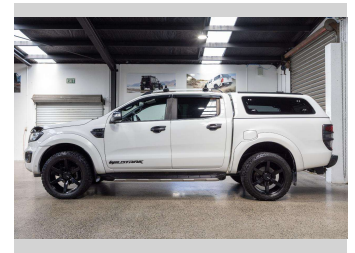

# 2019 Ford Ranger WILDTRAK 2.0D/4WD

**Purchase Price** **\$39,990**  
Includes GST, Registration & Licensing

Finance may be available on this vehicle. Ask one of our friendly staff for more information.

Gain peace of mind with Mechanical Breakdown Insurance. **Ask us how.**

**Top features**  
None Listed

**Body Style**  
4 door, Ute

**Odometer**  
127,790 km

**Engine**  
1996 cc, Internal Combustion

**Fuel Type**  
Diesel

**Transmission**  
Automatic, 4WD

**Wheels**  
-

**VIN**  
MPBUMFF60KX223985

**Interior**  
Black

**Safety**  
  
Based on 2025 VSRR rating

**Reg No.**  
MDN19

**Ext Colour**  
White

**History**  
NZ New, 6 owners

**Seats**  
5 seats, Leather

**CO2 Emissions**  
★ ★ ★ ☆ ☆ ☆  
225 grams/km

**Energy Economy**  
★ ★ ☆ ☆ ☆ ☆  
**Annual fuel cost of \$3,440**  
8.5L per 100km

Cost per year is an estimate based on diesel price of \$2.00 per litre and an average distance of 14000 km. Includes Road User Charges (RUC). Emissions and Energy Economy figures standardised to 3P WLTP.