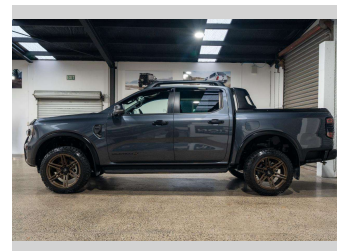

2023 Ford Ranger WILDTRAK X 2.0D/4WD

Purchase Price **\$63,990**
Includes GST, Registration & Licensing

Finance may be available on this vehicle. Ask one of our friendly staff for more information.

Gain peace of mind with Mechanical Breakdown Insurance. **Ask us how.**

Top features
None Listed

Body Style
4 door, Ute

Odometer
41,557 km

Engine
1996 cc, Internal Combustion

Fuel Type
Diesel

Transmission
Automatic, 4WD

Wheels
-

VIN
MPBCMFF60PX517025

Interior
Black

Safety

Based on 2025 VSRR rating

Reg No.
QEF854

Ext Colour
Grey

History
NZ New, 3 owners

Seats
5 seats

CO2 Emissions
★☆☆☆☆
265 grams/km